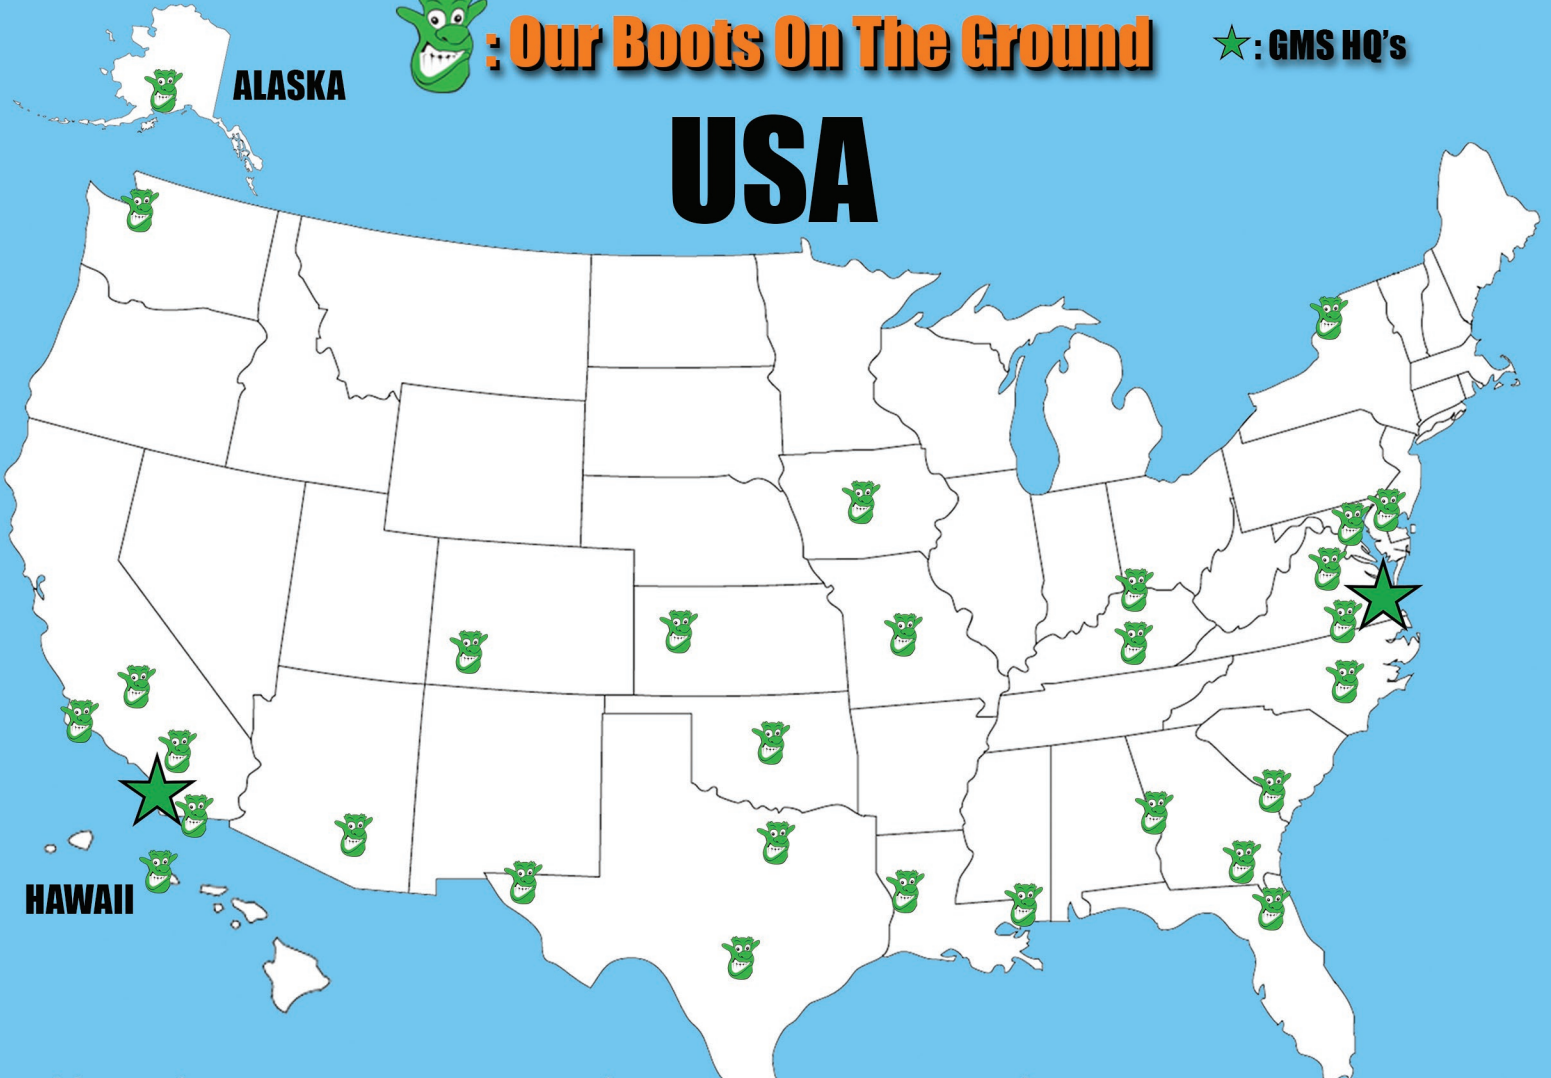

GMS GLOBAL SUPPORT

: Our Boots On The Ground

★: GMS HQ's

ALASKA

USA

HAWAII

SOUTH KOREA & JAPAN

AFRICA

Colorado

- Fort Carson

Georgia

- Fort Stewart

Hawaii

- Marine Corps Base Hawaii
 - Schofield Barracks
- Wheeler Army Airfield

Kansas

- Fort Riley

Kentucky

- Fort Campbell

Louisiana

- Fort Polk

New York

- Fort Drum

North Carolina

- Fort Bragg

Oklahoma

- Fort Sill

South Carolina

- Fort Jackson
- SC National Guard
- Shaw Air Force Base

Texas

- Fort Bliss
- Fort Hood

Virginia

- Fort Eustis
- Fort Lee
- JEB Little Creek
 - Langley AFB
 - NAB Little Creek
- Naval Air Station Oceana
 - Norfolk Naval Station