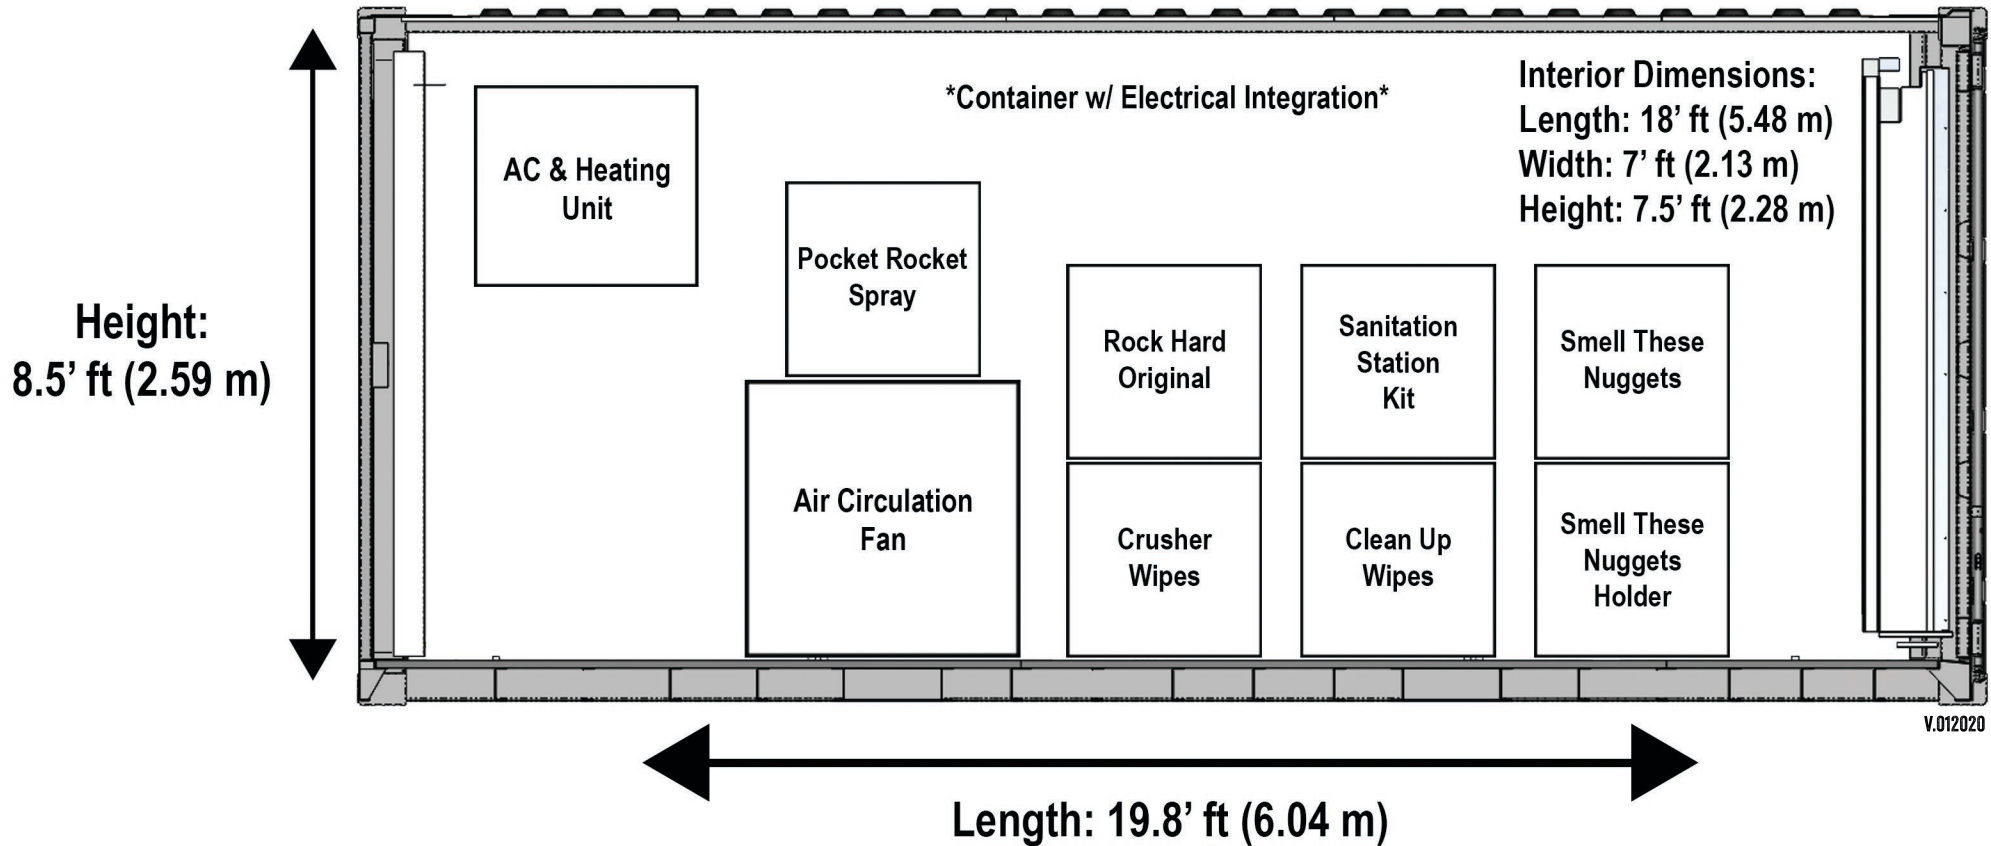

Proudly Made
in the USA!

DEPLOY-ABLE CUSTOM SAFETY SHELTER GMSD100B

CONTAINER IS COMPATIBLE WITH GMSD300 & GMSD300XL Wide: 8' ft (2.43 m)

212 Denn Lane, Virginia Beach, VA. 23462
(855) GRN-OGER • www.GreenOger.com