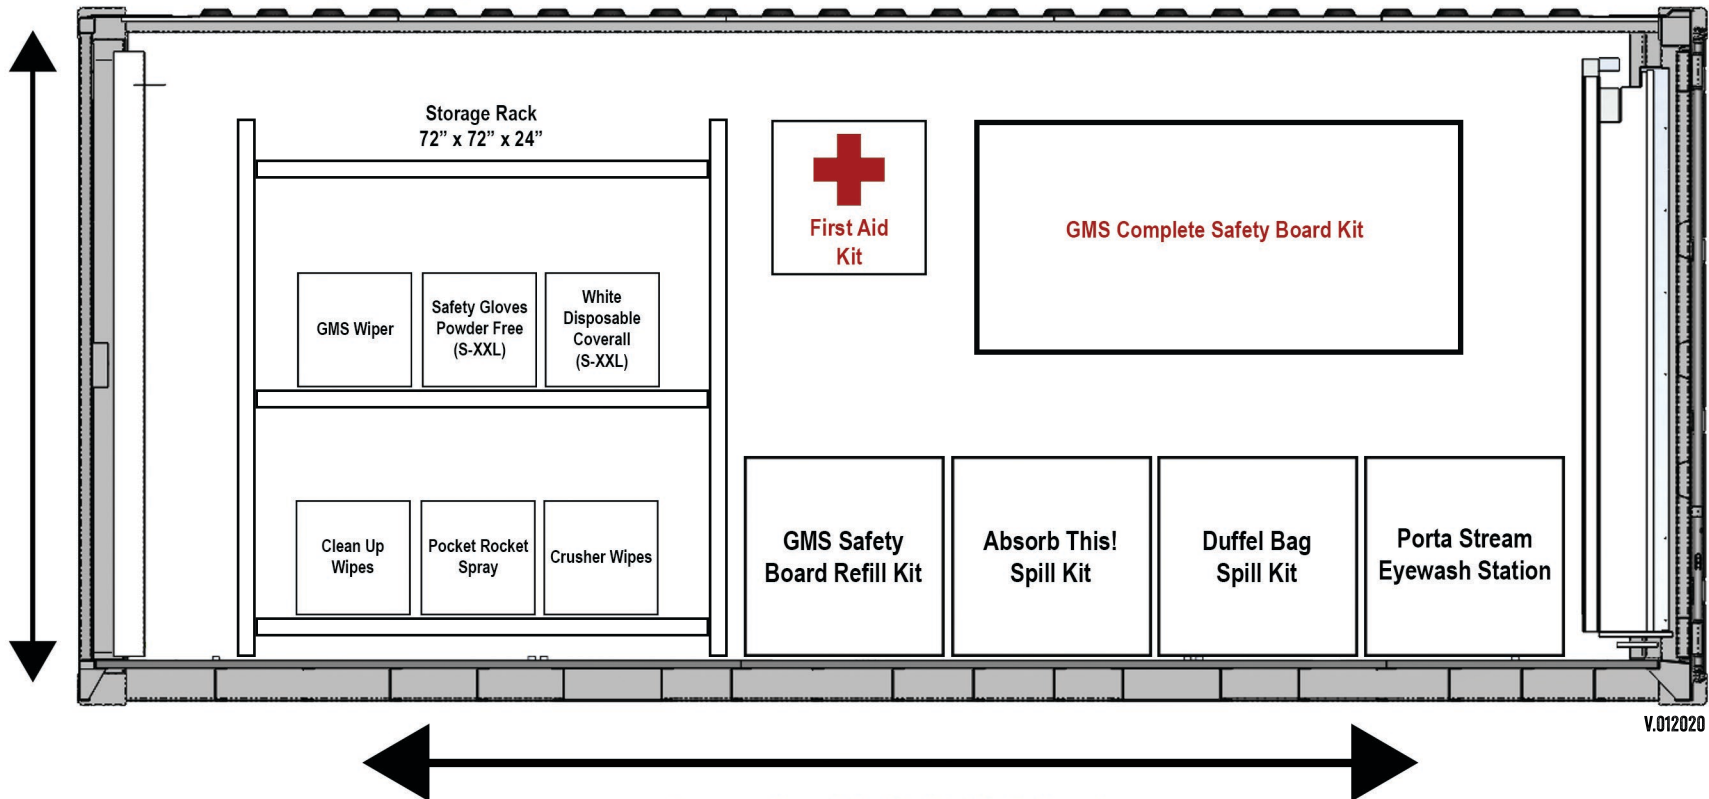

**Proudly Made
in the USA!**

DEPLOY-ABLE SAFETY PACK

GMSD600

Wide: 8' ft (2.43 m)

**Interior Dimensions:
Length: 18' ft (5.48 m)
Width: 7' ft (2.13 m)
Height: 7.5' ft (2.28 m)**

**Height:
8.5' ft (2.59 m)**

V.012020

Length: 19.8' ft (6.04 m)

**212 Denn Lane, Virginia Beach, VA. 23462
(855) GRN-OGER • www.GreenOger.com**