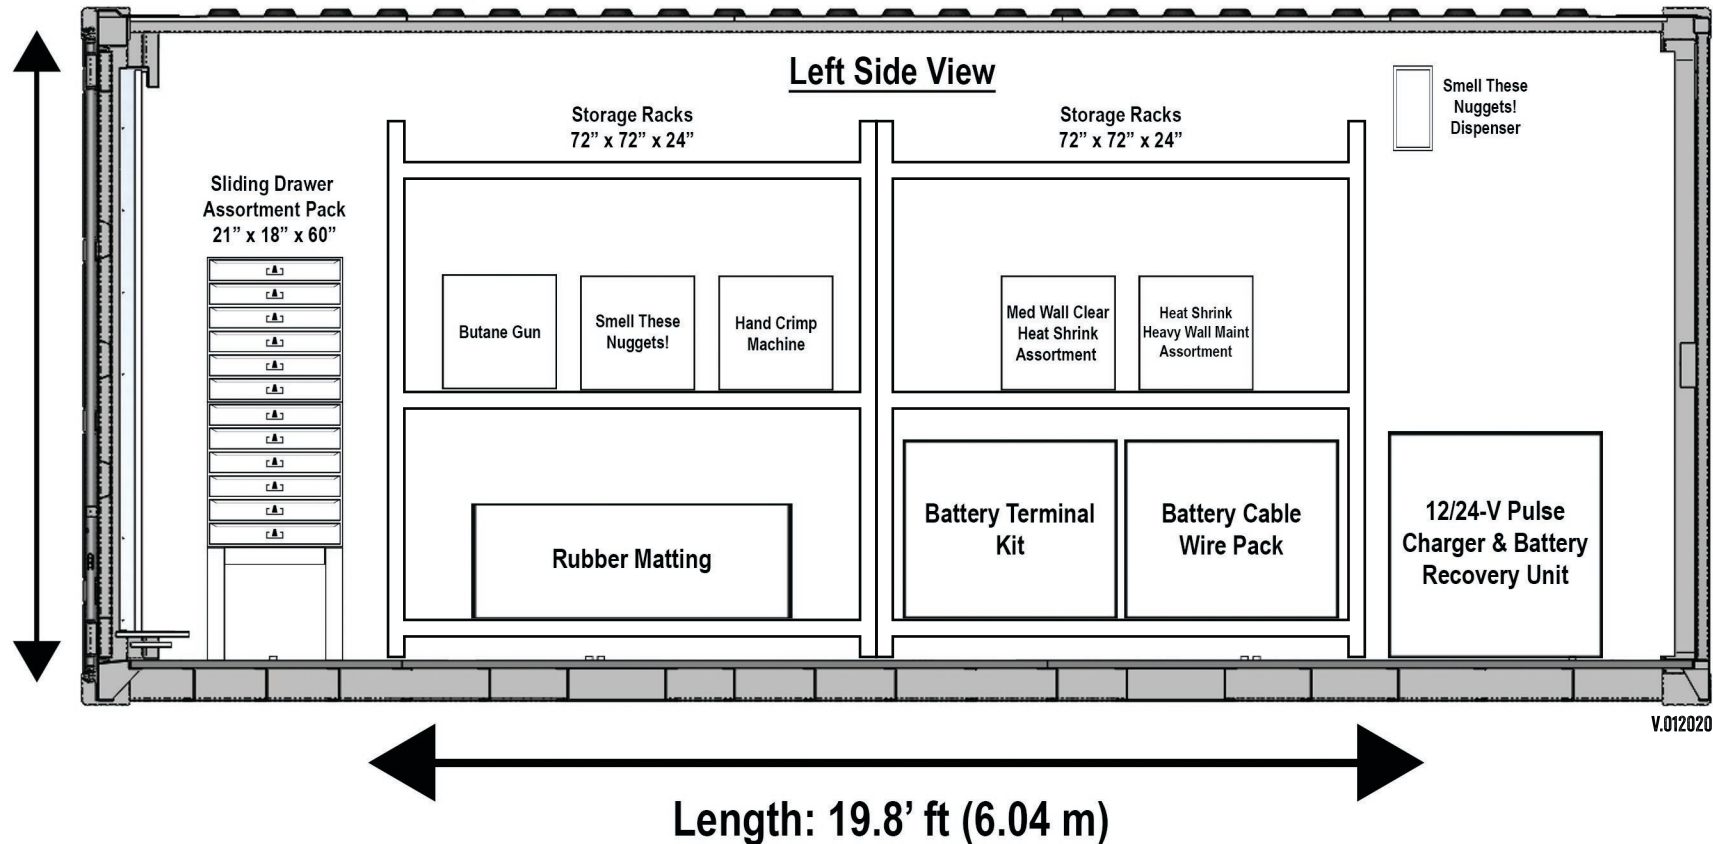

Proudly Made
in the USA!

DEPLOY-ABLE BATTERY SAFETY PACK GMSD300

Wide: 8' ft (2.43 m) *CONTAINER NOT INCLUDED

Interior Dimensions:
Length: 18' ft (5.48 m)
Width: 7' ft (2.13 m)
Height: 7.5' ft (2.28 m)

V.012020

212 Denn Lane, Virginia Beach, VA. 23462
(855) GRN-OGER • www.GreenOger.com

Proudly Made
in the USA!

DEPLOY-ABLE BATTERY SAFETY PACK GMSD300

Wide: 8' ft (2.43 m) *CONTAINER NOT INCLUDED

212 Denn Lane, Virginia Beach, VA. 23462
(855) GRN-OGER • www.GreenOger.com