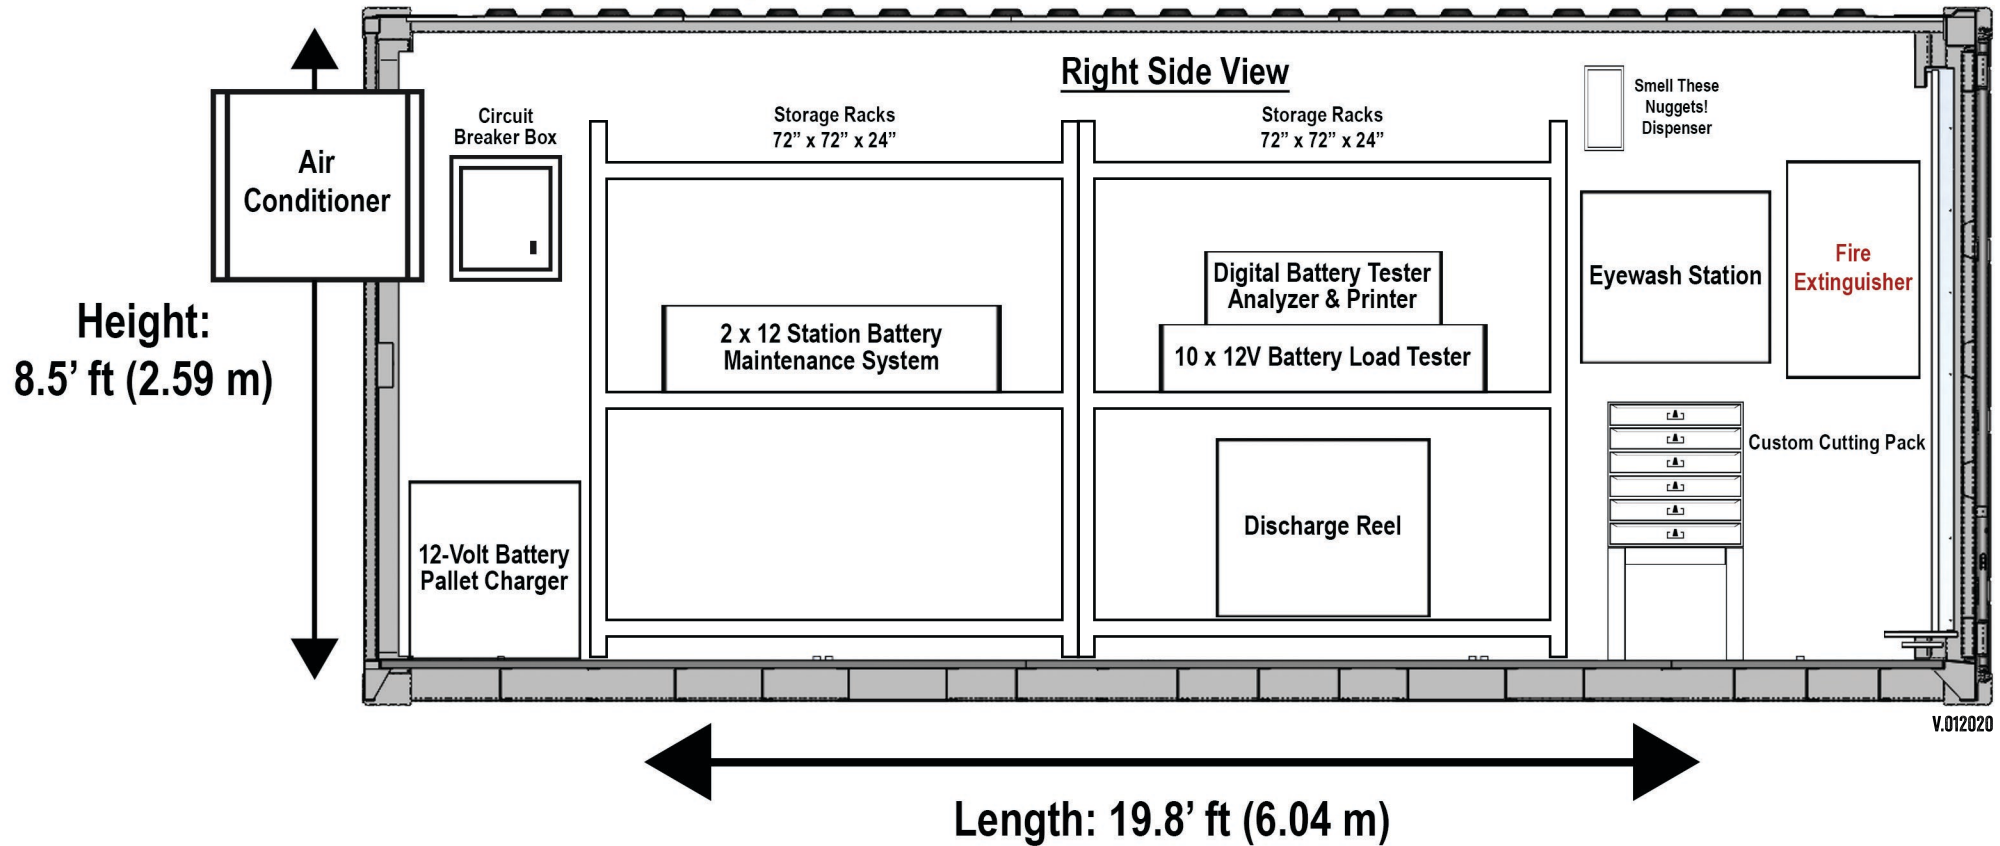

Proudly Made
in the USA!

DEPLOY-ABLE BATTERY SAFETY PACK GMSD300

Wide: 8' ft (2.43 m) *CONTAINER NOT INCLUDED

Interior Dimensions:
Length: 18' ft (5.48 m)
Width: 7' ft (2.13 m)
Height: 7.5' ft (2.28 m)

V.012020

212 Denn Lane, Virginia Beach, VA. 23462
(855) GRN-OGER • www.GreenOger.com

Proudly Made
in the USA!

DEPLOY-ABLE BATTERY SAFETY PACK GMSD300

Wide: 8' ft (2.43 m) *CONTAINER NOT INCLUDED

212 Denn Lane, Virginia Beach, VA. 23462
(855) GRN-OGER • www.GreenOger.com