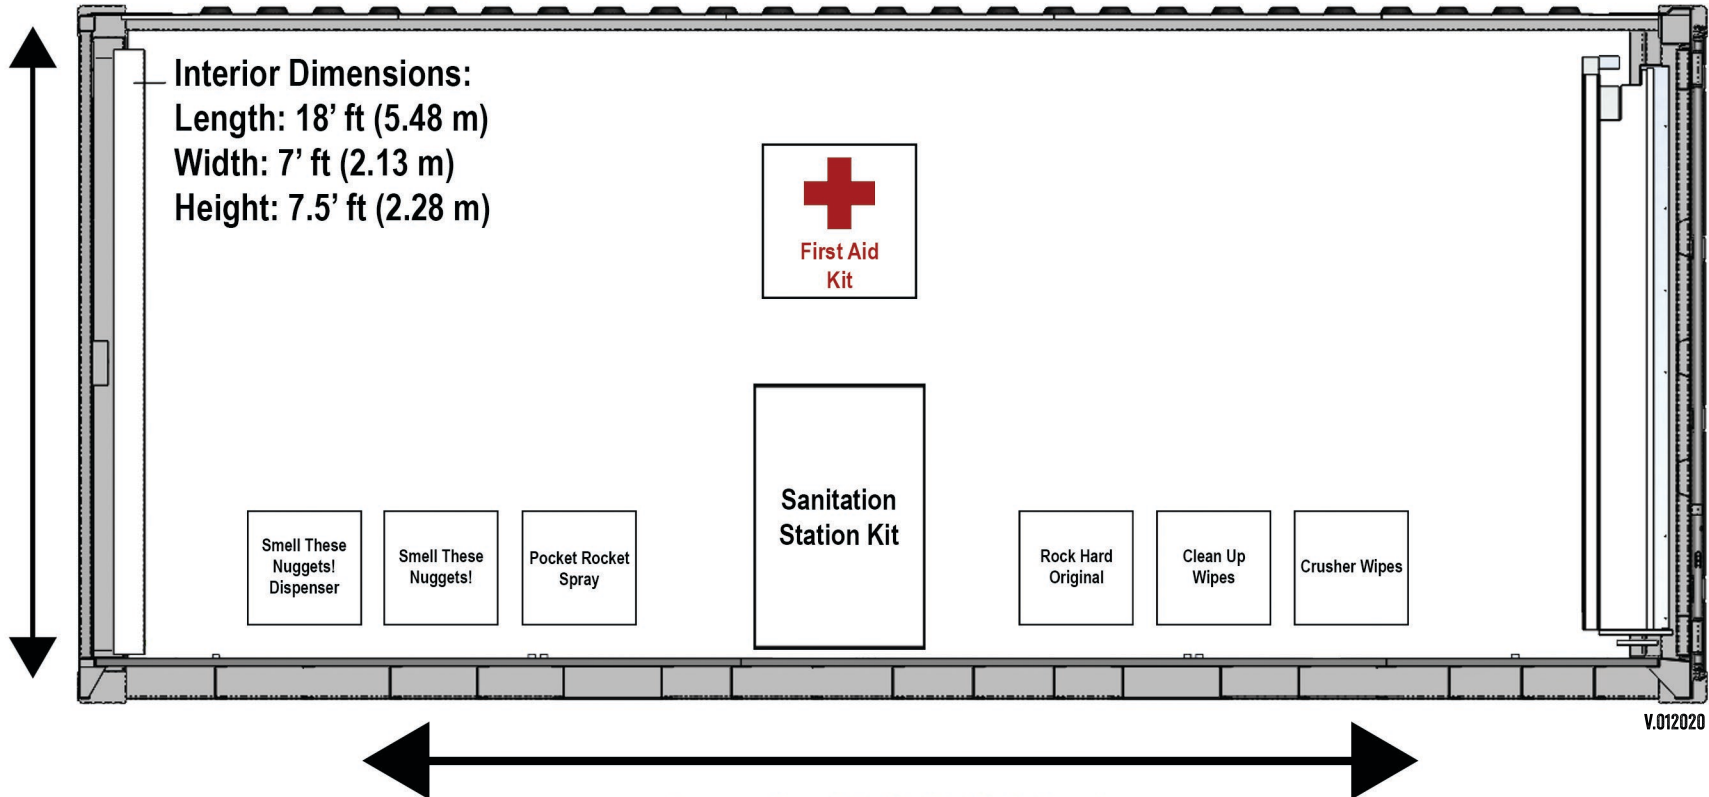

Proudly Made
in the USA!

DEPLOY-ABLE CUSTOM SAFETY SHELTER

GMSD100

Wide: 8' ft (2.43 m)

212 Denn Lane, Virginia Beach, VA. 23462
(855) GRN-OGER • www.GreenOger.com